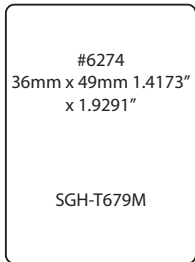

Anchor Graphics

Labels & More ...

IMEI Label Sizes

(Drawings are Not to Scale)

SAMSUNG

ZTE

CALL US ABOUT OTHER AVAILABLE SIZES FOR AUDIOVOX, MOTOROLA, NEC, NEXTEL, SONY, SANYO AND MORE. WE ALSO DO CUSTOM SHAPES AND SIZES TO FIT YOUR EVERY NEED!

Anchor Graphics

Labels & More ...

800-875-7859 • www.anchorgraphics.com
10015 REARWIN LANE, MCKINNEY, TX. 75071
PHONE: 972-422-4300 FAX: 972-422-4311