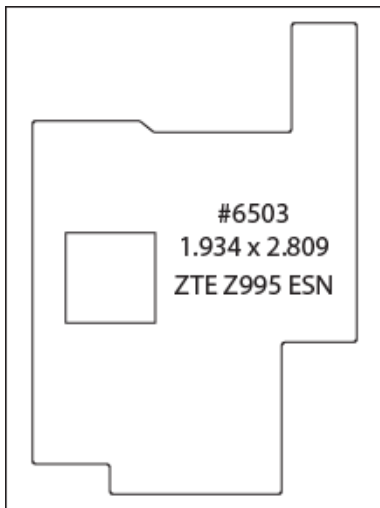

Anchor Graphics

Labels & More ...

IMEI Label Sizes

(Drawings are Not to Scale)

SAMSUNG

ZTE

CALL US ABOUT OTHER AVAILABLE SIZES FOR AUDIOVOX, MOTOROLA, NEC, NEXTEL, SONY, SANYO AND MORE. WE ALSO DO CUSTOM SHAPES AND SIZES TO FIT YOUR EVERY NEED!

Anchor Graphics

Labels & More ...

800-875-7859 • www.anchorgraphics.com
10015 REARWIN LANE, MCKINNEY, TX. 75071
PHONE: 972-422-4300 FAX: 972-422-4311