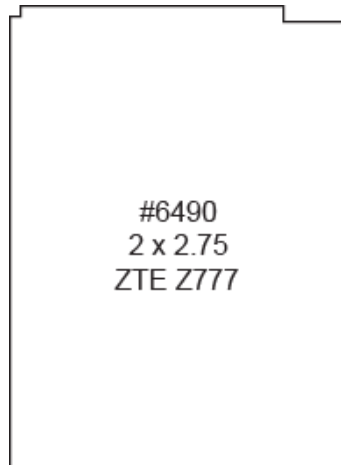

Anchor Graphics

Labels & More ...

IMEI Label Sizes

(Drawings are Not to Scale)

SAMSUNG

ZTE

CALL US ABOUT OTHER AVAILABLE SIZES FOR AUDIOVOX, MOTOROLA, NEC, NEXTEL, SONY, SANYO AND MORE. WE ALSO DO CUSTOM SHAPES AND SIZES TO FIT YOUR EVERY NEED!

Anchor Graphics

Labels & More ...

800-875-7859 • www.anchorgraphics.com
10015 REARWIN LANE, MCKINNEY, TX. 75071
PHONE: 972-422-4300 FAX: 972-422-4311